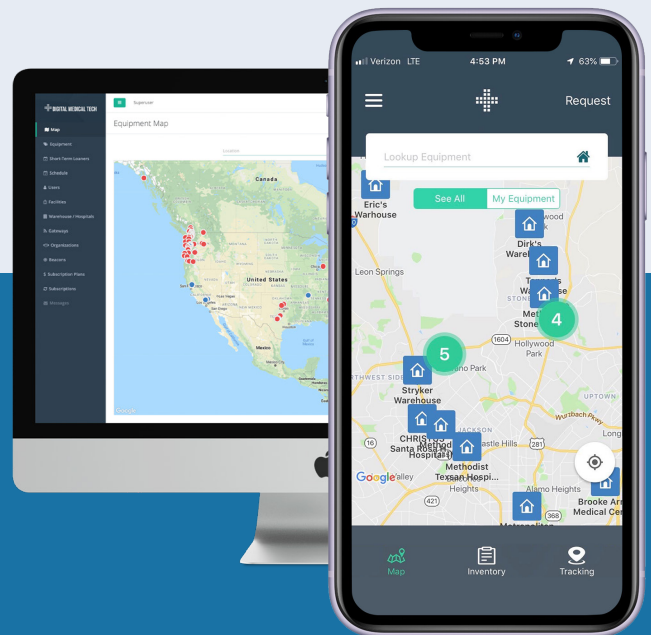

# CompleteVendor™ combines the most accurate Real-Time Location System (RTLS) with full visibility in one platform.

Provides real-time inventory and personnel location, status, reporting, and analytics for your company's most valuable assets.

Digital Medical's Patented **Bluetooth Low Energy (BLE)** beacons paired with our proprietary mobile app make it the world's most practical asset tracking solution available today.

	DIGITAL MEDICAL	RFID
 Cost Effective	✓	✗
 Reduced human error	✓	✗
 Positional Accuracy	✓	✗
 Autoclave Friendly	✓	✗

## Track assets from anywhere with our mobile and web based platform from transport to delivery and back.

Push Notifications and zone alerts within ge-fenced zones allow for complete transparency and accountability.