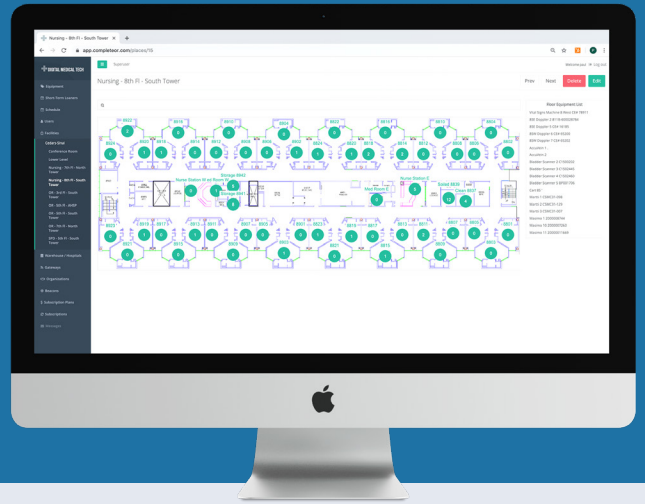

Reliability - Ensures critical location, condition and status updates are delivered to the application level.

Integration - Open platform for seamless integration. Over 100 clinical applications: Nurse Call, EMR, security and high acuity systems.

Installation - Battery-powered devices are attached to equipment and gateways are installed in patient areas without the need to close rooms or interrupt patient care.

Track assets campus-wide across your enterprise.

Digital Medical Tech has created a platform to allow health systems to proactively track medical devices and equipment.

Using Bluetooth technology, Digital Medical Tech's provides real time location system provides monitoring and management of a wide range of medical assets.